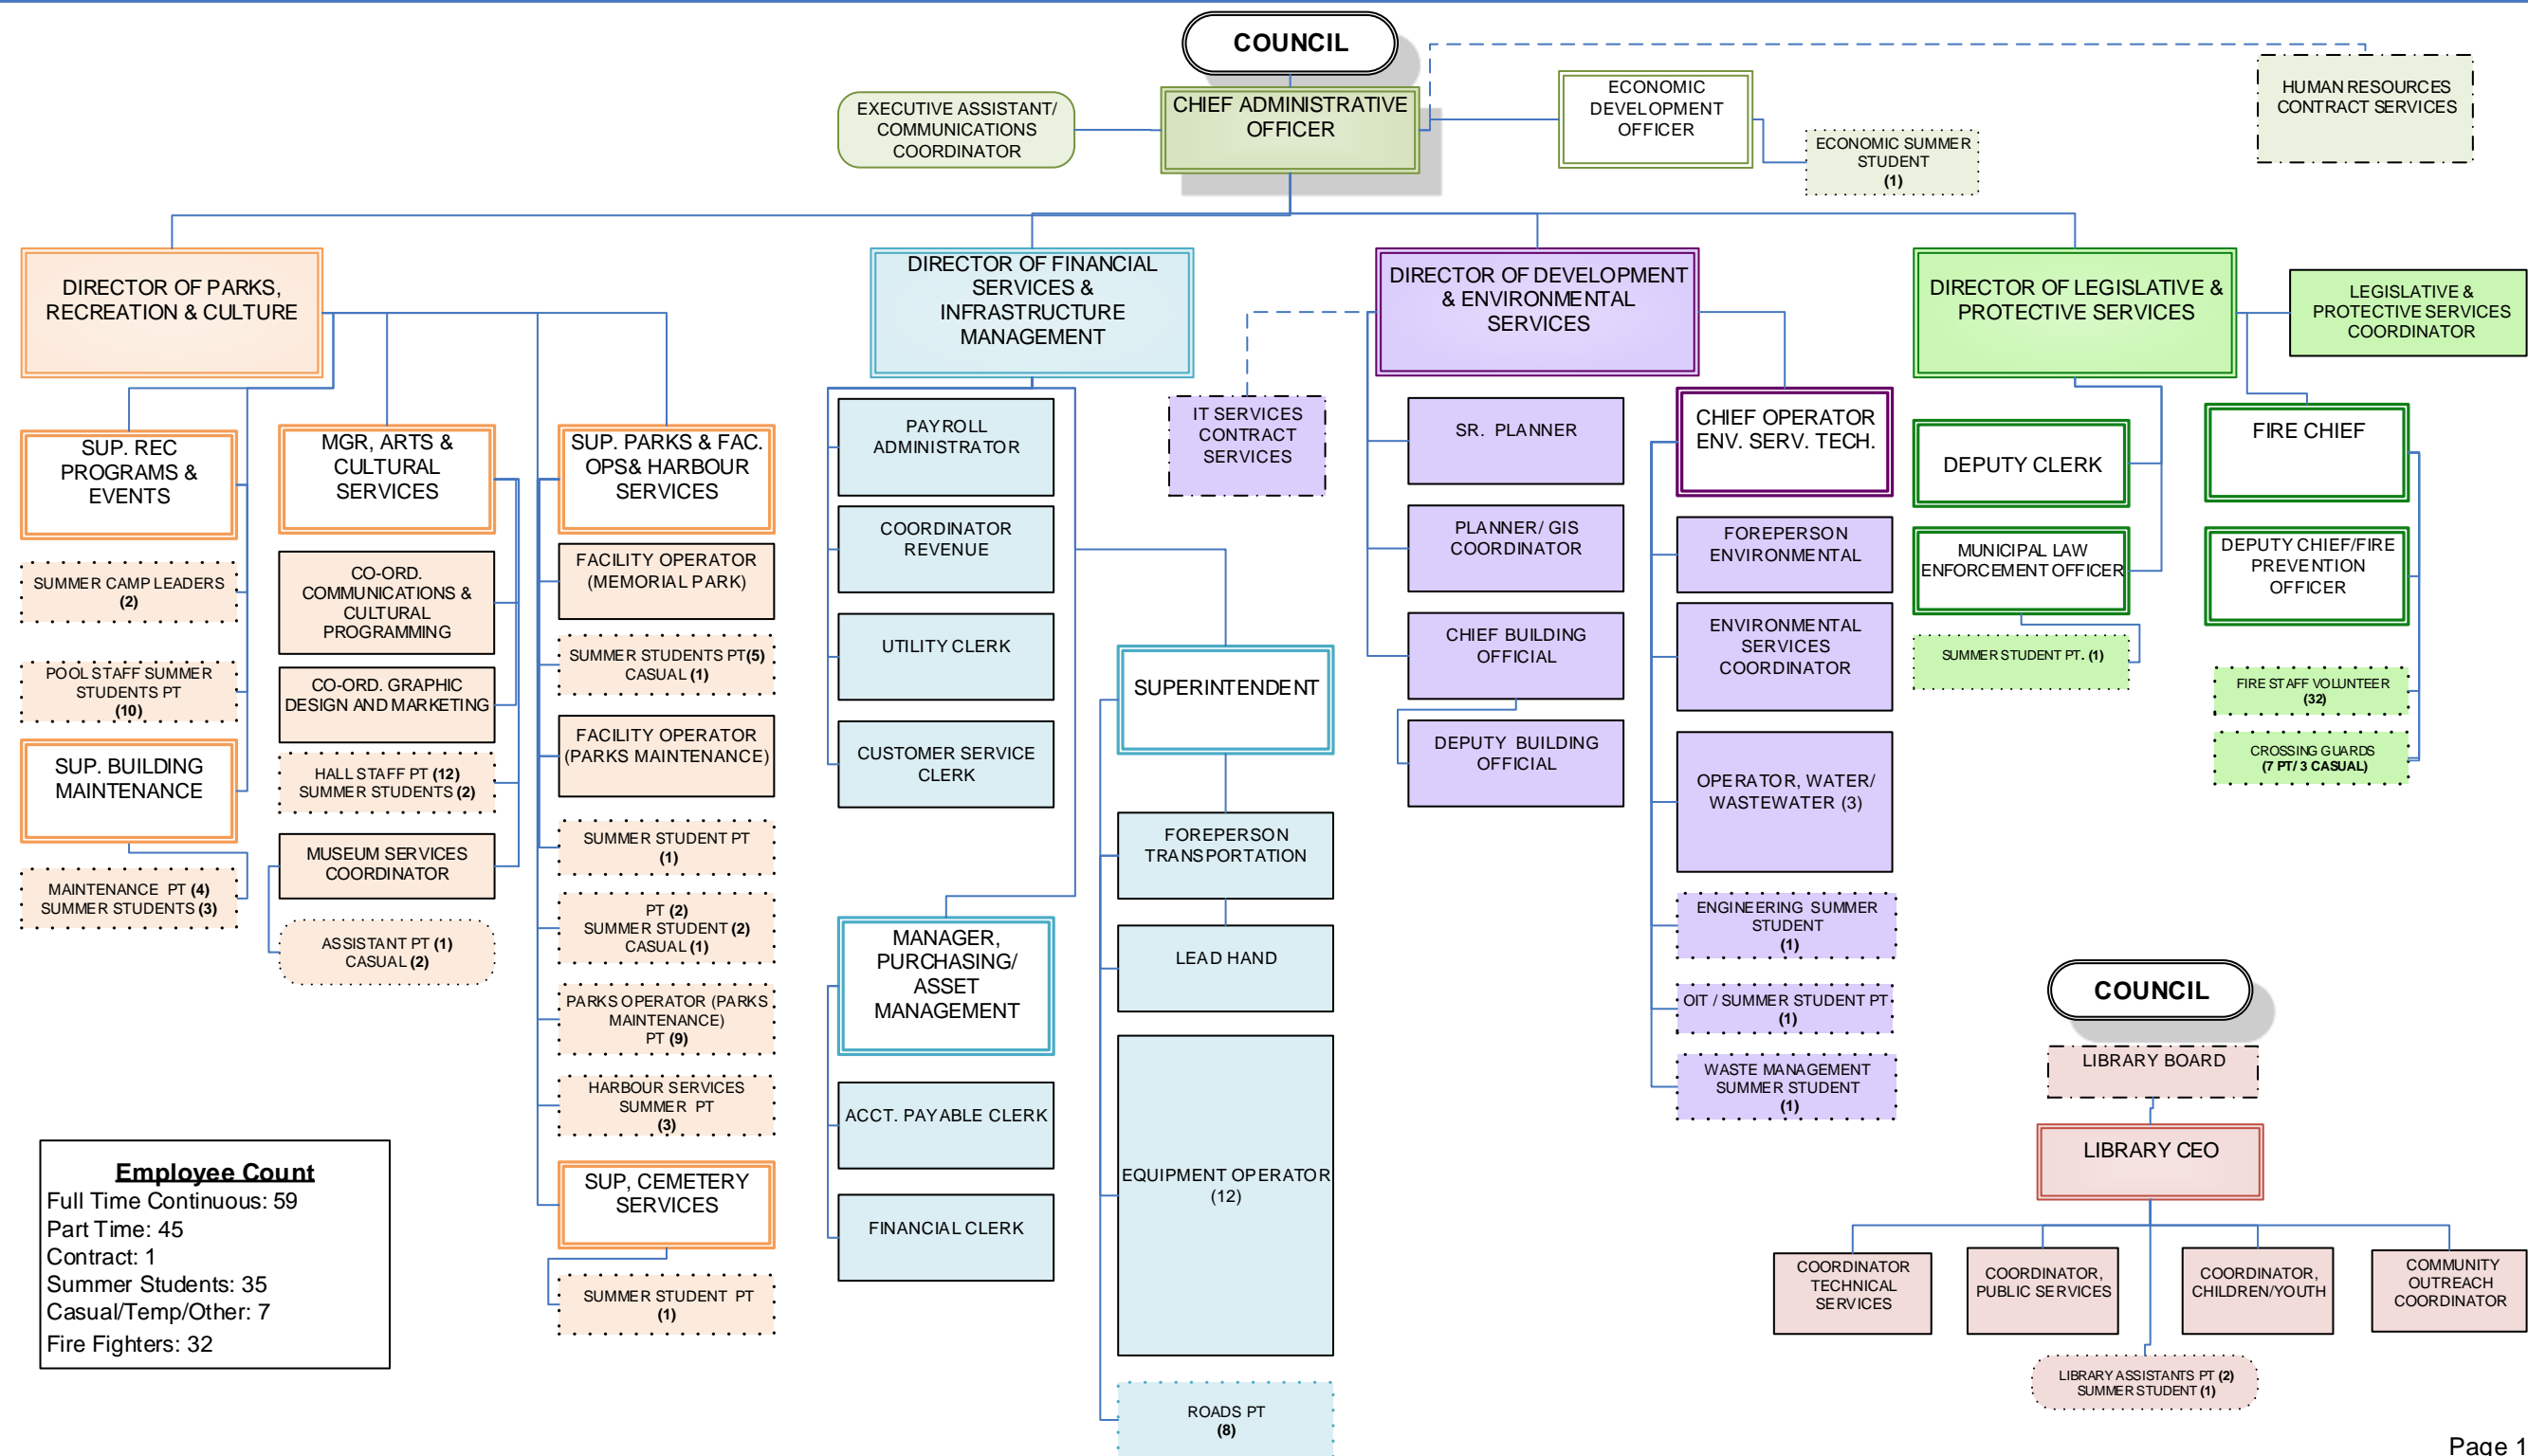

# MUNICIPALITY OF MEAFORD ORGANIZATIONAL CHART – DECEMBER 2015

**Employee Count**  
 Full Time Continuous: 59  
 Part Time: 45  
 Contract: 1  
 Summer Students: 35  
 Casual/Temp/Other: 7  
 Fire Fighters: 32